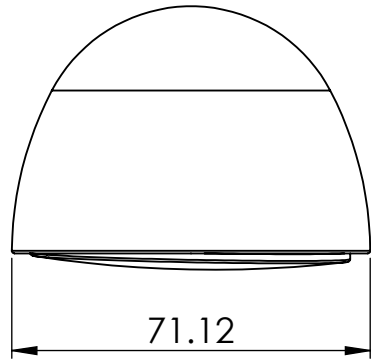

STEM MOUNT WITH QUICK SCAN

FITS BAR SIZES
10mm (25/64"), 12mm (15/32"), 14mm (9/16), 16mm (5/8")