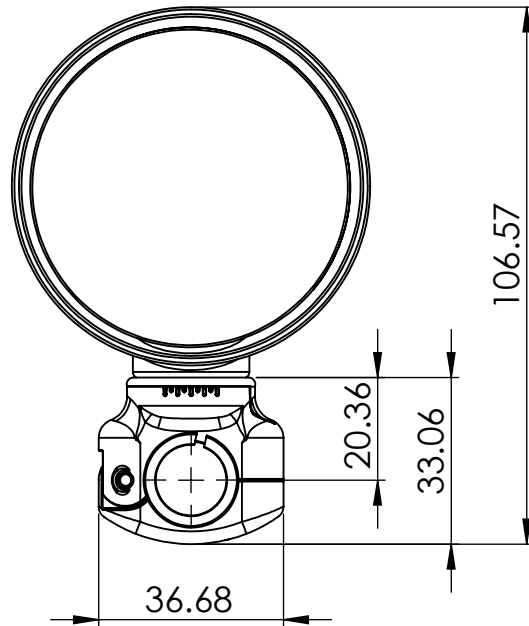

STEM MOUNT WITH QUICK SCAN

FITS BAR SIZES
10mm (25/64"), 12mm (15/32"), 14mm (9/16), 16mm (5/8")