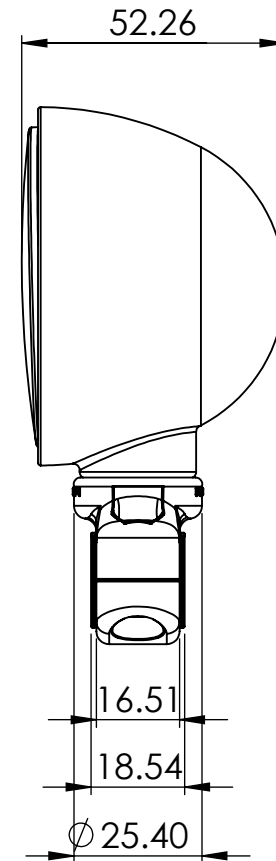

STEM MOUNT WITH QUICK SCAN

FITS BAR SIZES
10mm (25/64"), 12mm (15/32"), 14mm (9/16), 16mm (5/8")